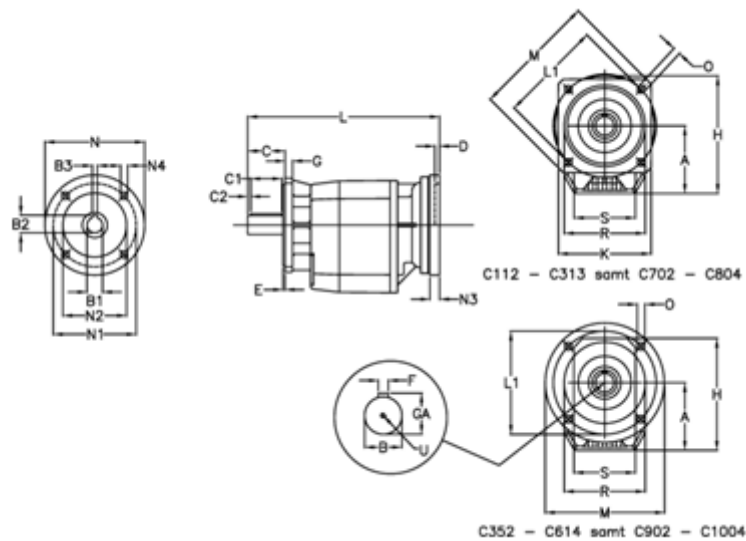

Article number: 40600801672460

Description: Helical gearbox  
C802F-16,7-P180B5

## Measures

A = 247.0	D = 6.0	L1 = 350	R = 320
B = 80	E = 5	M = 400	S = 300
B1 = 48	F = 22	N = 350	U = M20x42
B2 = 51.8	G = 20	N1 = 300	
B3 = 14	GA = 85.0	N2 = 250	
C = 140	H = 422.0	N3 = 23	
C1 = 110	K = 350	N4 = 18	
C2 = 15	L = 635.0	O = 18.0	